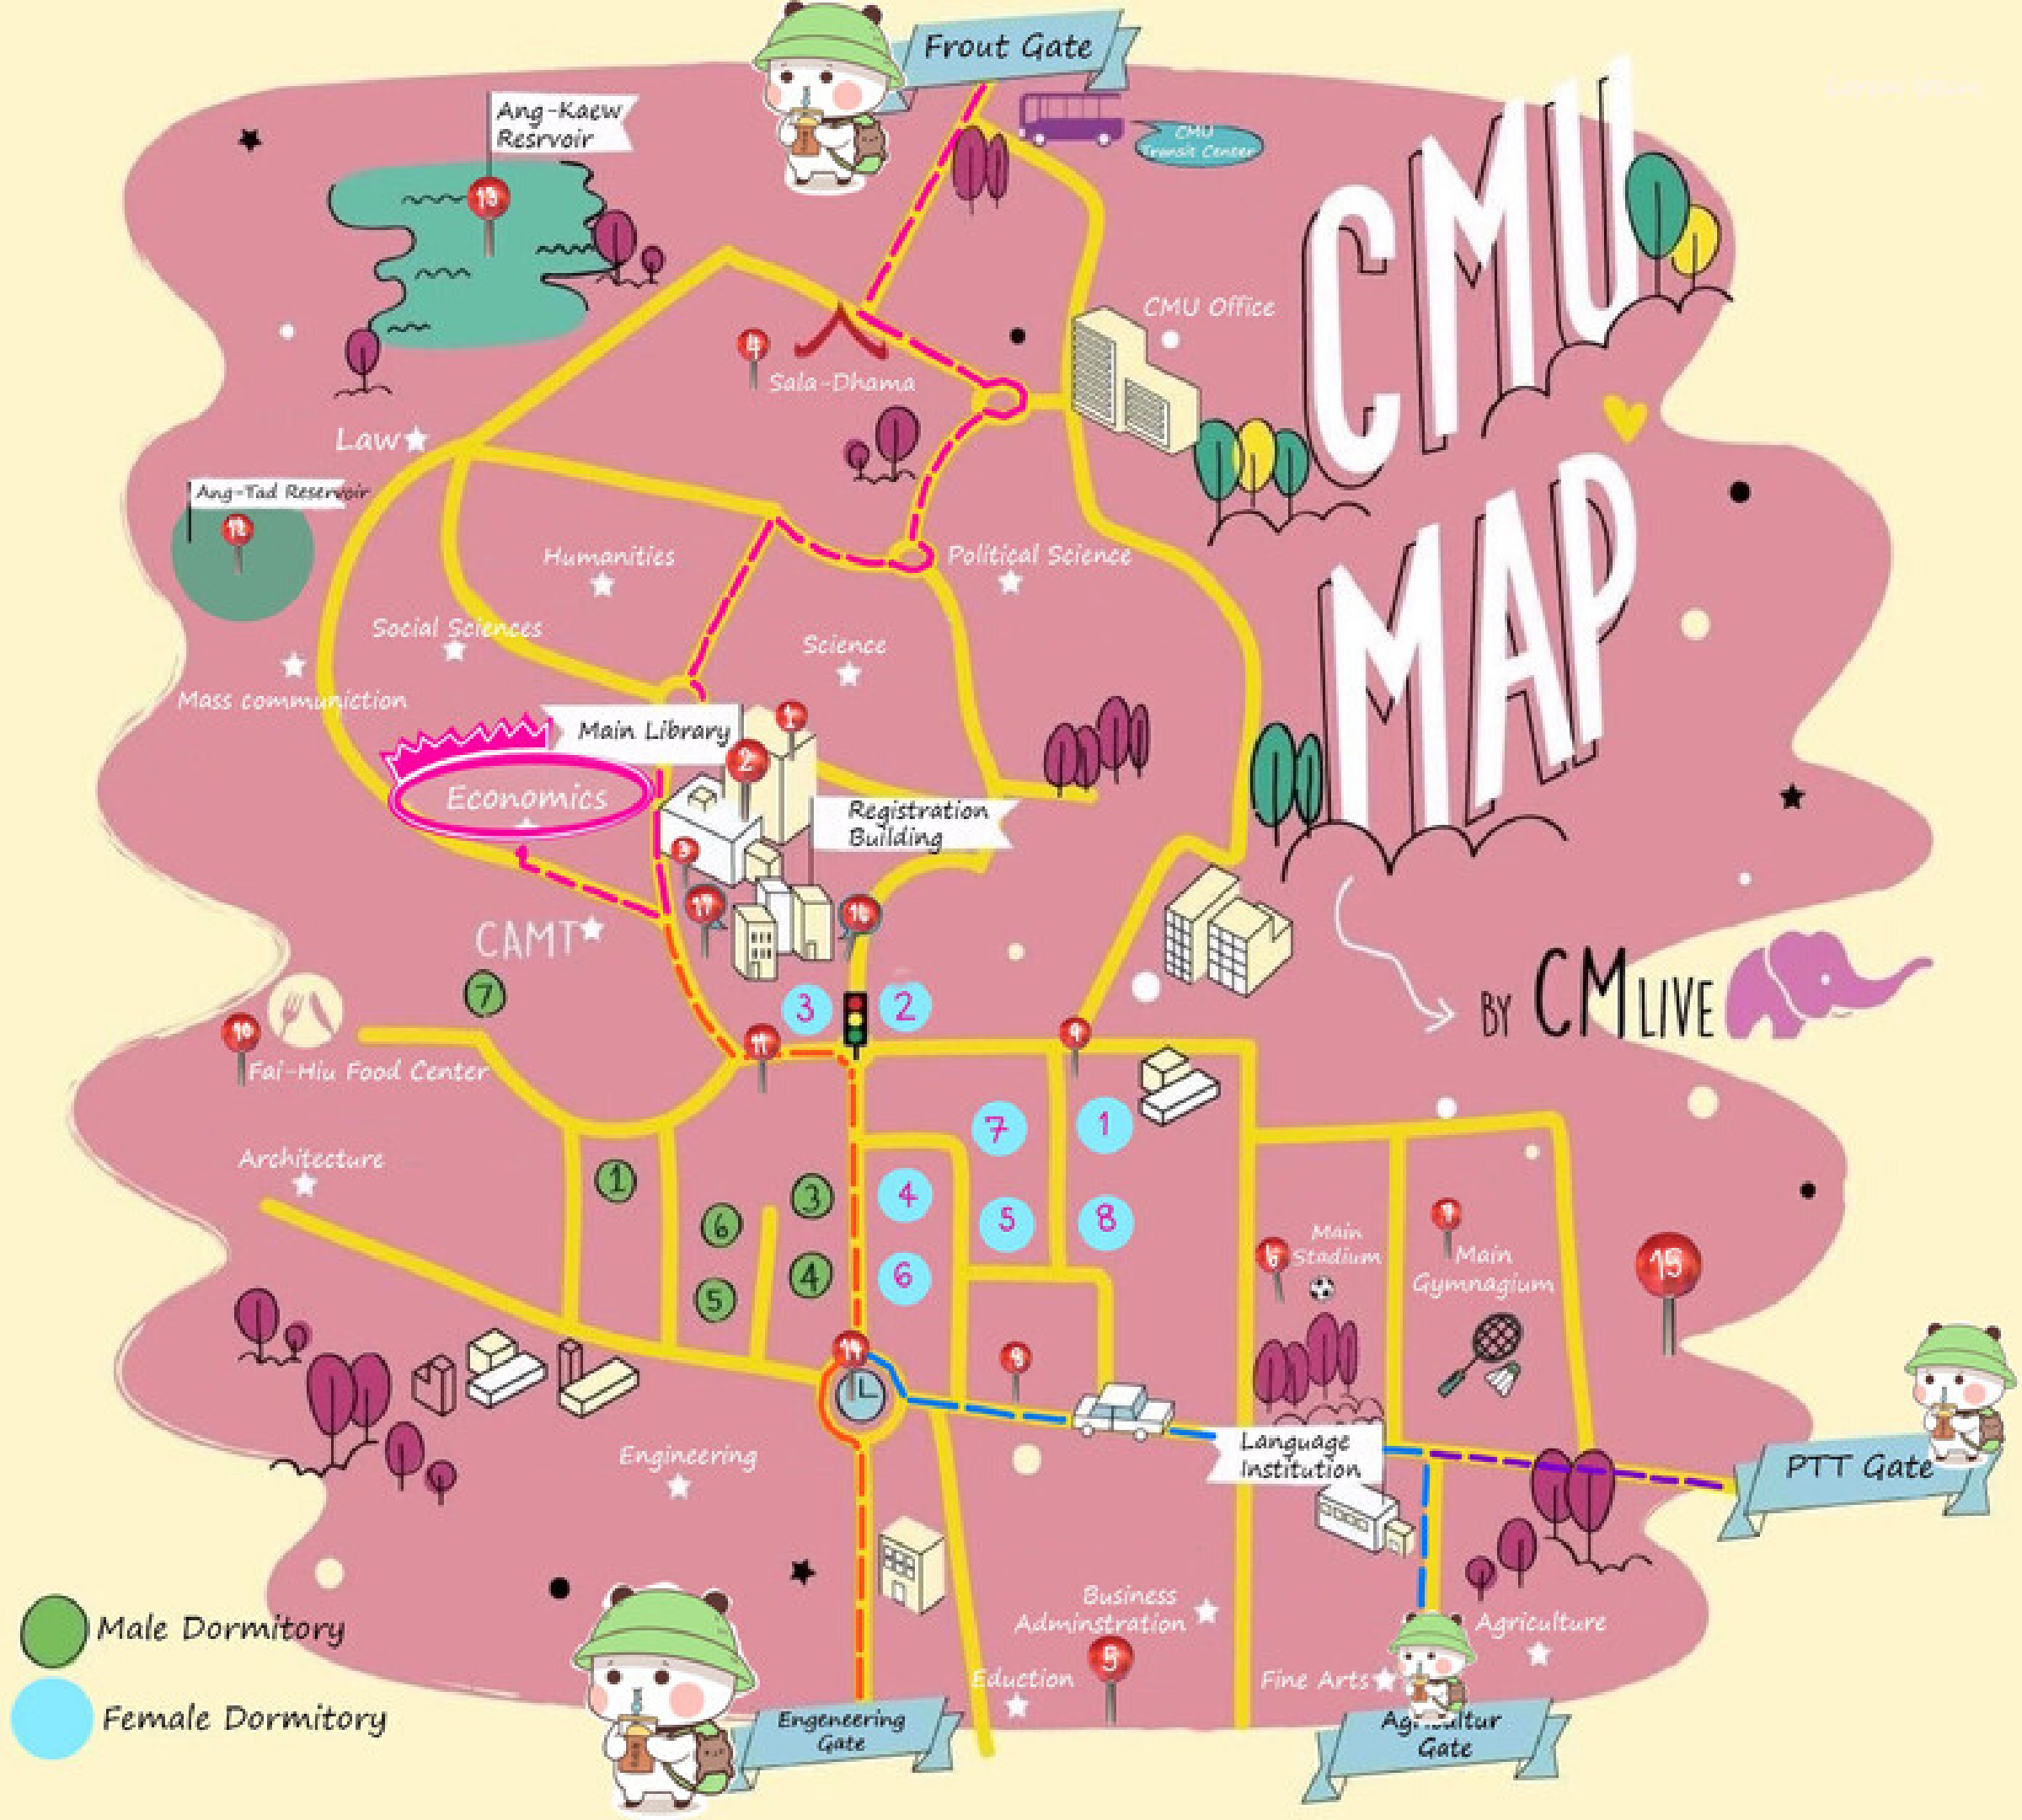

Building and Service

Faculty of Economics, Chiang Mai University

Pasage to Faculty of Economics

1. From front gate
2. From Faculty of Entaneer gate
3. From Faculty of Agriculture gate
4. From PTT Station Gate